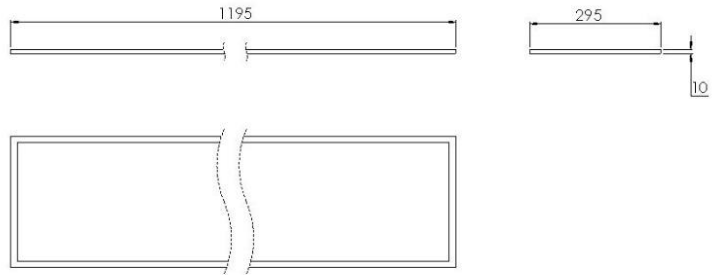

NITOR SLIM

ARTECH
LIGHTING

Part Code: **ANS 56 40 MP 12030 S1 W**

Artech Nitor Slim recessed LED luminaire designed specifically for the demands of the modern workplace. Backlit LED Technology to provide luminous flux up to 5600 lm with overall luminaire efficacy of 140 lm/W. Supplied with fixed output or DALI digital dimmable driver, optional 3-hour Basic or EMPRO emergency kit. TP(a) rated and Steel body finished in white. Microprism optics with high lumen output and luminance intensity control.

Production Information

–
Physical
Mounting Type – Recessed (Lay-In)
Length – 1200mm
Height – 30mm
Width – 300mm
Finish – White
IP Rating – IP44

–
Electrical
Lamp Type – LED
Wattage – 40 W
Efficacy – 140 lm/W
Driver – Tridonic
Control – Fixed Output