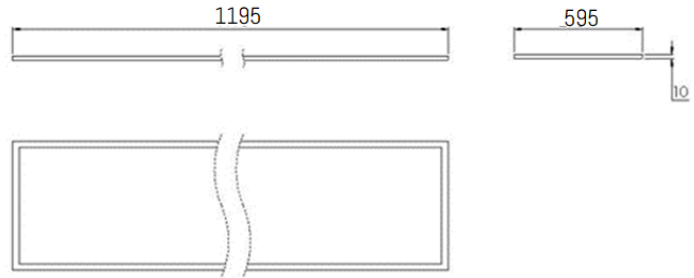

NITOR SLIM

ARTECH
LIGHTING

Part Code: **ANS 64 40 MP 12060 S1 W**

Artech Nitor Slim recessed LED luminaire designed specifically for the demands of the modern workplace. Backlit LED Technology to provide luminous flux up to 5600 lm with overall luminaire efficacy of 140 lm/W. Supplied with fixed output or DALI digital dimmable driver, optional 3-hour Basic or EMPRO emergency kit. TP(a) rated and Steel body finished in white. Microprism optics with high lumen output and luminance intensity control.

Production Information

–
Physical
Mounting Type – Recessed (Lay-In)
Length – 1200mm
Height – 30mm
Width – 600mm
Finish – White
IP Rating – IP44

–
Electrical
Lamp Type – LED
Wattage – 45.6W
Efficacy – 140 lm/W
Driver – Tridonic
Control – Fixed Output