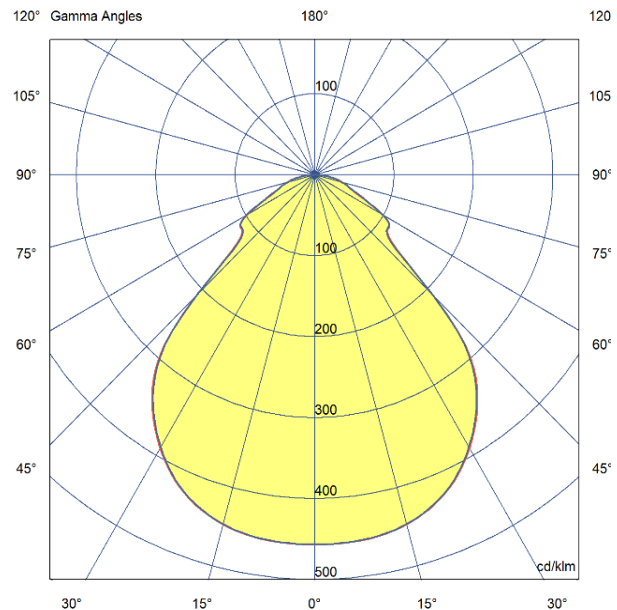

Artech lighting strives to ensure all solutions are supplied with the latest technology, we therefore reserve the right to make technical and design changes without prior notice. Electrical connected load and luminous flux are subject to initial tolerance of up +/- 10%. Colour Temperature is subject to a tolerance of +/-150 Kelvin.

St Johns Rd, Meadowfield Ind. Estate, Durham, Co. Durham, DH7 8RJ, United Kingdom
T: +44(0) 191 3787960 E: info@artechlighting.com

**MADE IN
BRITAIN** **UK
CA**