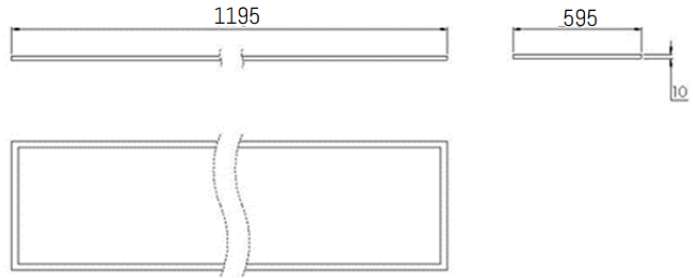

NITOR SLIM

ARTECH
LIGHTING

Part Code: **ANS 74 40 MP 12060 S1 W**

Artech Nitor Slim recessed LED luminaire designed specifically for the demands of the modern workplace. Backlit LED Technology to provide luminous flux up to 5600 lm with overall luminaire efficacy of 140 lm/W. Supplied with fixed output or DALI digital dimmable driver, optional 3-hour Basic or EMPRO emergency kit. TP(a) rated and Steel body finished in white. Microprism optics with high lumen output and luminance intensity control.

Production Information

–
Physical
Mounting Type – Recessed (Lay-In)
Length – 1200mm
Height – 30mm
Width – 600mm
Finish – White
IP Rating – IP44

–
Electrical
Lamp Type – LED
Wattage – 52.8W
Efficacy – 140 lm/W
Driver – Tridonic
Control – Fixed Output