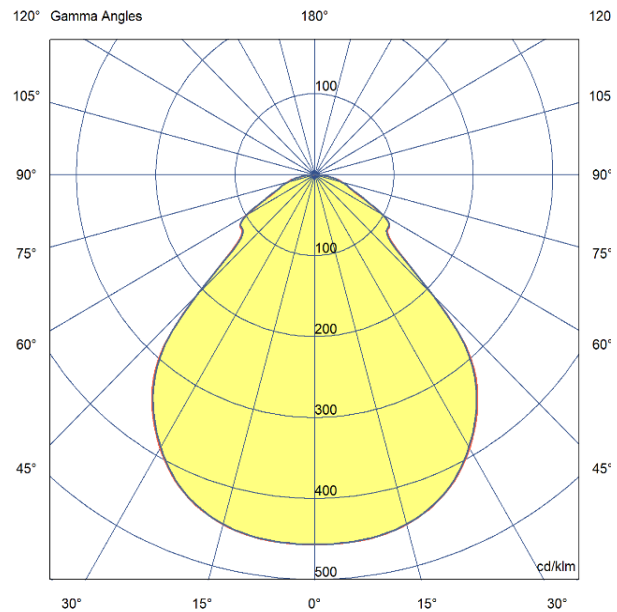

Artech lighting strives to ensure all solutions are supplied with the latest technology, we therefore reserve the right to make technical and design changes without prior notice. Electrical connected load and luminous flux are subject to initial tolerance of up +/- 10%. Colour Temperature is subject to a tolerance of +/-150 Kelvin.

St Johns Rd, Meadowfield Ind. Estate, Durham, Co. Durham, DH7 8RJ, United Kingdom
T: +44(0) 191 3787960 E: info@artechlighting.com

**MADE IN
BRITAIN** **UK
CA**